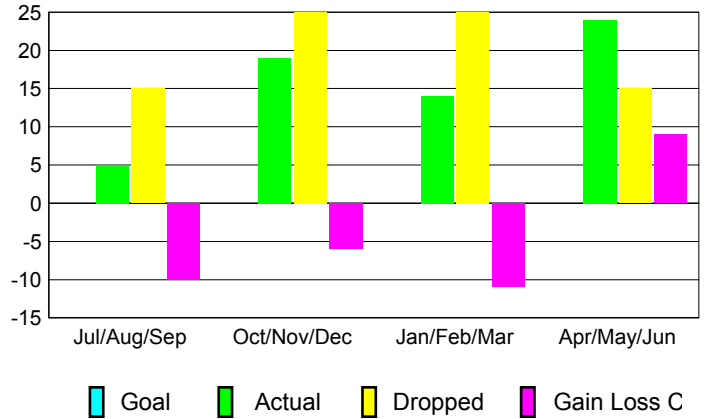

GMT: **JØRN ANDERSEN**

Location: **ESTONIA**

GMT CA: **4**

**CLUBS**

Month	New Club Goal	Actual New Clubs	Actual Dropped Clubs	Gain/Loss of Clubs
<b>2012-2013</b>				
Jul/Aug/Sep		0	0	0
Oct/Nov/Dec		0	0	0
Jan/Feb/Mar		0	0	0
Apr/May/Jun		0	0	0
<b>Totals</b>		<b>0</b>	<b>0</b>	<b>0</b>

**Club Results 2012-2013**

Goal, New, Dropped, Gain/Loss

**YTD Status Quo Clubs 2012-2013**

Status Quo Clubs Compared to Status Quo Members

**Club Gain/Loss 2012-2013**

**MEMBERSHIP**

Month	Net Memb Goal	Actual New Memb	Actual Dropped Memb	Gain/Loss of Memb
<b>2012-2013</b>				
Jul/Aug/Sep		5	15	-10
Oct/Nov/Dec		19	25	-6
Jan/Feb/Mar		14	25	-11
Apr/May/Jun		24	15	9
<b>Totals</b>		<b>62</b>	<b>80</b>	<b>-18</b>

**Membership Results 2012-2013**

Goal, New, Dropped, Gain/Loss

**Gender Comparison 2012-2013**

**Membership Gain/Loss 2012-2013**